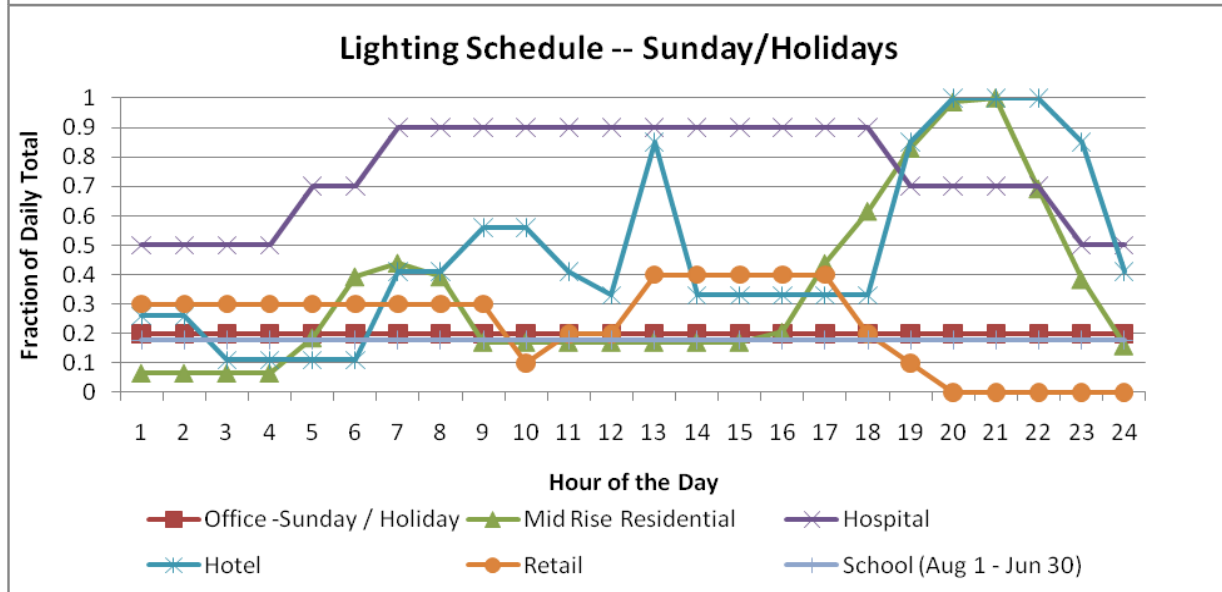

Lighting Schedules