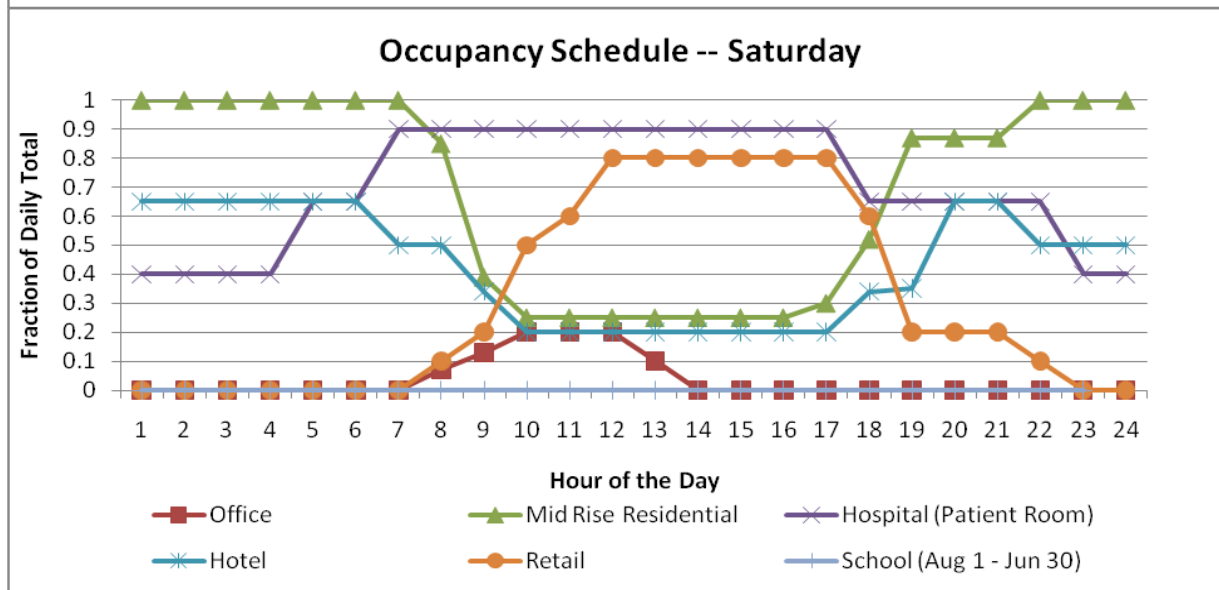

There are currently six building types in COMFEN:

- Office
- Mid-Rise Residential
- Hospital (Patient Room)
- Retail
- School (Classroom)

Below are the schedules for each of the building types currently in COMFEN

Lighting Schedules

Occupancy Schedules

Equipment Schedules