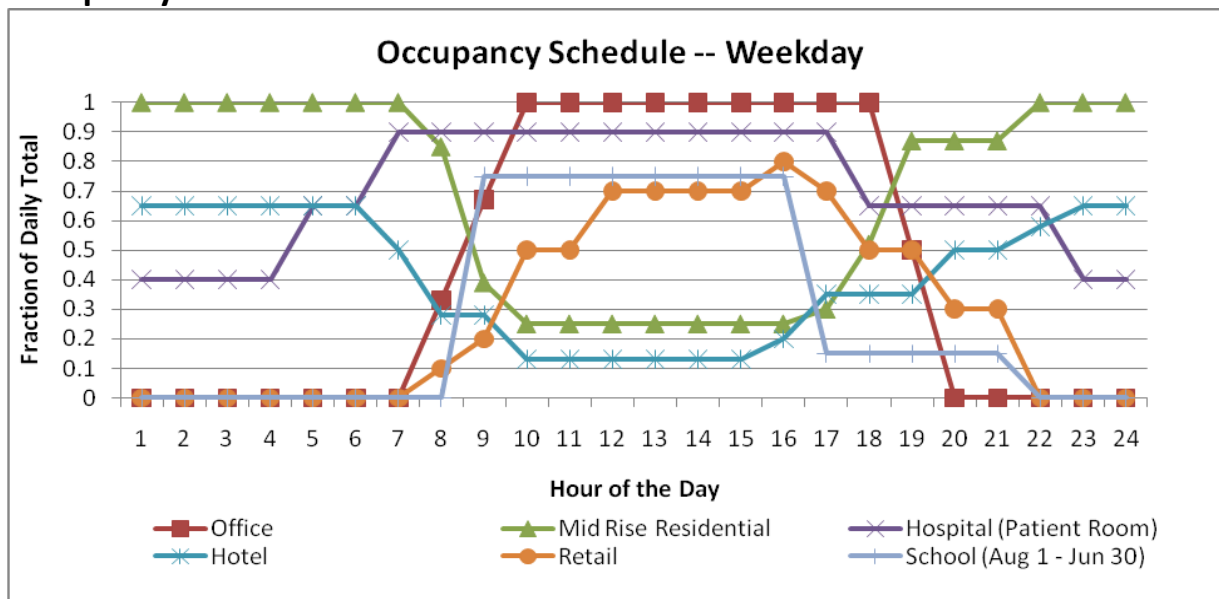

There are currently six building types in COMFEN:

- Office
- Mid-Rise Residential
- Hospital (Patient Room)
- Retail
- School (Classroom)

Below are the schedules for each of the building types currently in COMFEN

Lighting Schedules

Occupancy Schedules

Equipment Schedules