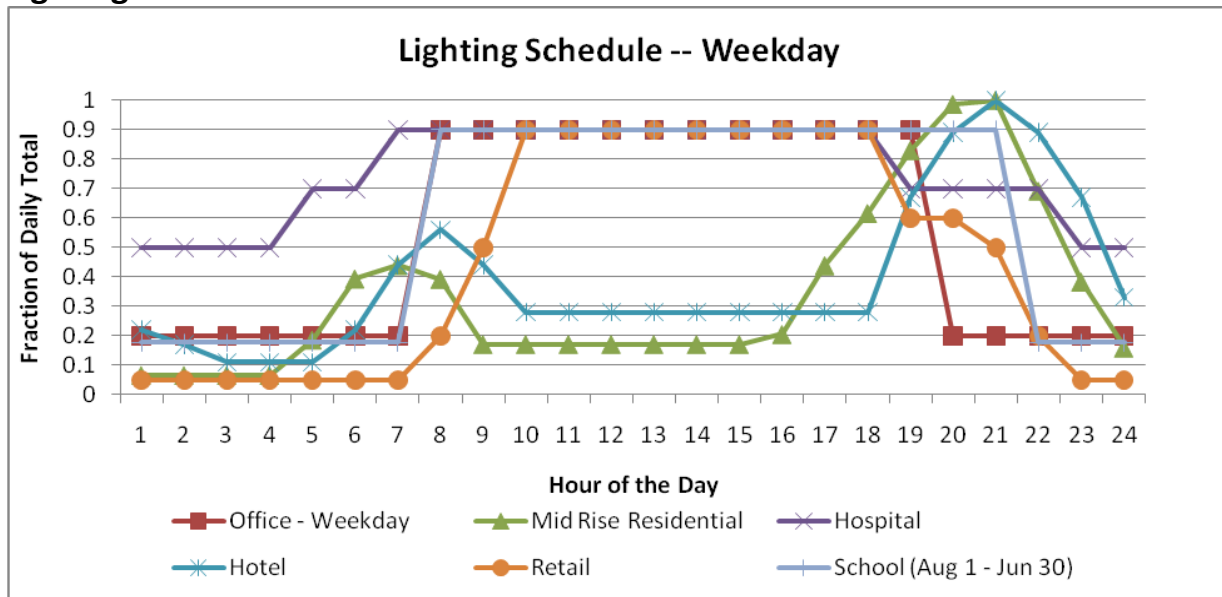

Lighting Schedules