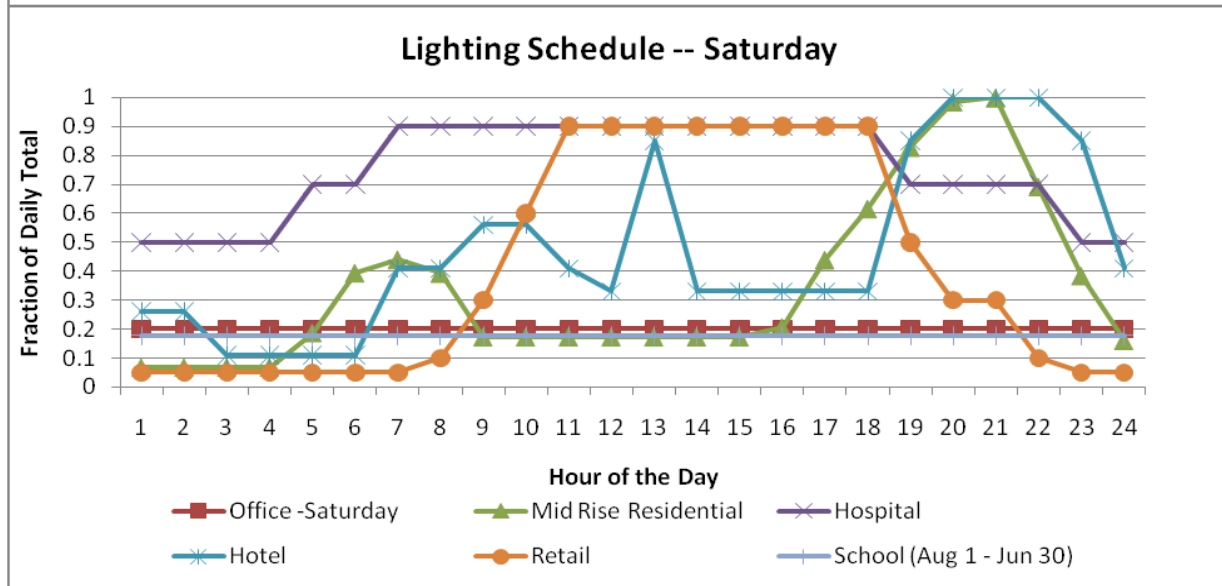

Lighting Schedules